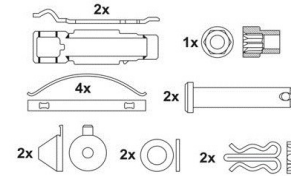

## 80106

REFERENCE 29227-29316

OEM 509290120 - 900061790 - 980107550

APPLICATION BPW AXLE

ASSEMBLY Rear

CALIPER TSB3709

BOX Qty. 4