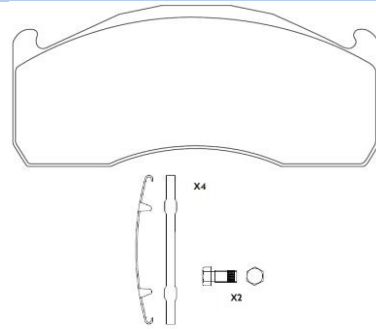

BRAKE PADS

80309

REFERENCE 29151
OEM 20768101 - 3099533 - 3198394
APPLICATION VOLVO FH
ASSEMBLY Rear
CALIPER Meritor DLE-DUCO
BOX Qty. 4