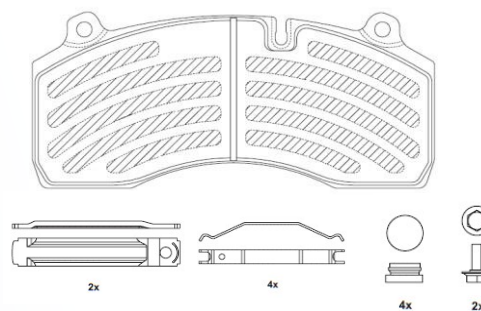

80607

REFERENCE 29181-29147-29207
OEM 5001866914 - 5010598372 - 20780788 - 20844903
APPLICATION KING LONG XMQ-RENAULT TRUCKS MIDLUM - VOLVO FL II
ASSEMBLY Front - Rear
CALIPER Haldex DB 19
BOX Qty. 4

80608

REFERENCE 25749-25750-25751
OEM ML252415 - MK585740
APPLICATION MITSUBISHI CANTER EURO 5
ASSEMBLY Front - Rear
CALIPER
BOX Qty. 4