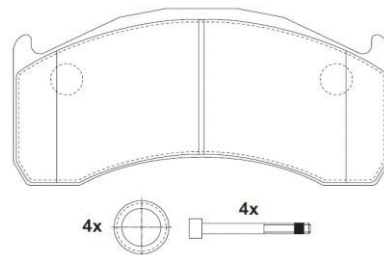

## BRAKE PADS

80614

REFERENCE 29011  
OEM 1906191 - 1906459 - 2992479 - 4856912  
APPLICATION IVECO  
ASSEMBLY Front - Rear  
CALIPER KNR ADB 4300  
BOX Qty. 4

80615

REFERENCE 29137  
OEM 20768115 - 3093532  
APPLICATION VOLVO  
ASSEMBLY Front - Rear  
CALIPER Meritor C-DUCO  
BOX Qty. 4