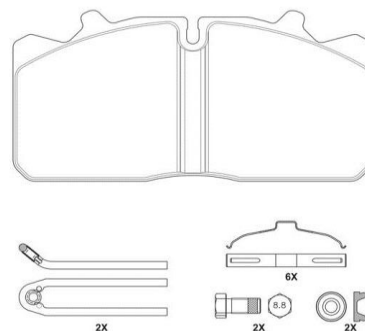

BRAKE PADS

80204

REFERENCE 29088-29091-29144
OEM 1505382 - 1906467 - 5001866951 - 81508205023
APPLICATION OTOKAR-BMC-DAF-MAN-RENAULT RVI-IVECO
ASSEMBLY Front - Rear
CALIPER Wabco PAN 17
BOX Qty. 4