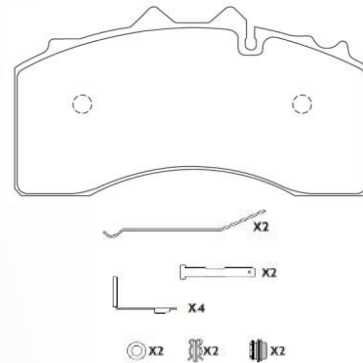

80402

REFERENCE 29228-29317-29355
OEM 509290130 - 980107570 - 980107960 - 980107971
APPLICATION BPW AXLE
ASSEMBLY Rear
CALIPER TSB4309
BOX Qty. 4