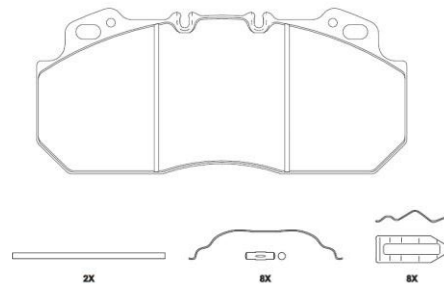

80611

REFERENCE	29090
OEM	5001846034 - 5001865750 - 20825594 - 3093919- 85105485 85506111
APPLICATION	RENAULT MAGNUM AE Series AE390/AE430/AE470/AE560
ASSEMBLY	Front - Rear
CALIPER	Meritor D-LISA
BOX Qty.	4