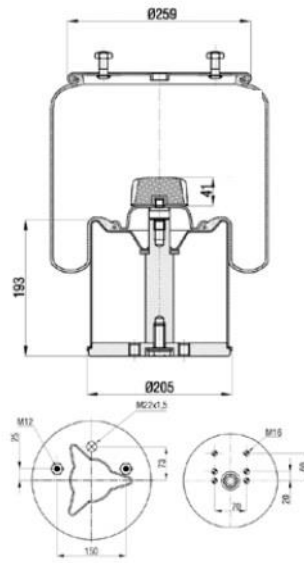

88941-K

Order No : 4100024

OEM & Cross References No :

CF GOMMA : 1TC300-36 204466

CF GOMMA : 1TC300-36 206356

CONTITECH : 941MB**CA

CONTITECH : D11B30

FIRESTONE : 1T17D-8.3

FIRESTONE : W01M588619

BPW : 05.429.41.27.1

BPW : 05.429.40.28.1

BPW : 05.429.42.19.1