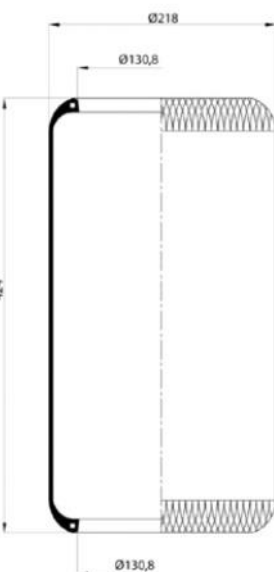

889020

Order No : 2100053

OEM & Cross References No :

CF GOMMA : 1S290-23V 204427

PIRELLI : 1S290-20V

IVECO : 500324098