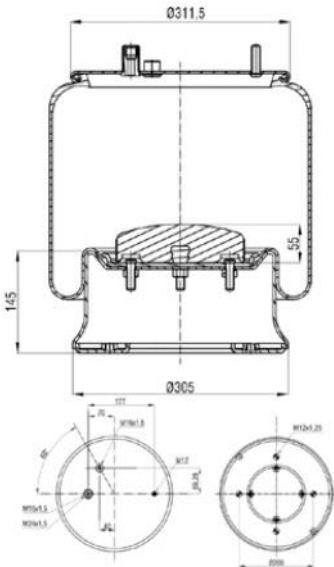

88902-K

Order No : 4100019

OEM & Cross References No :

- **CONTITECH** : 902MB
- **RENAULT V.I** : 5010211724