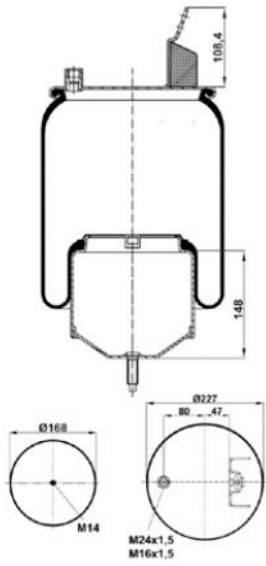

886418-K

Order No : 4100103

OEM & Cross References No :

CONTITECH : 6607 N P01

FIRESTONE : W01 M58 8473

GOODYEAR : 1R10-707

VOLVO : 20456156

VOLVO : 3171695

VOLVO : 20456156