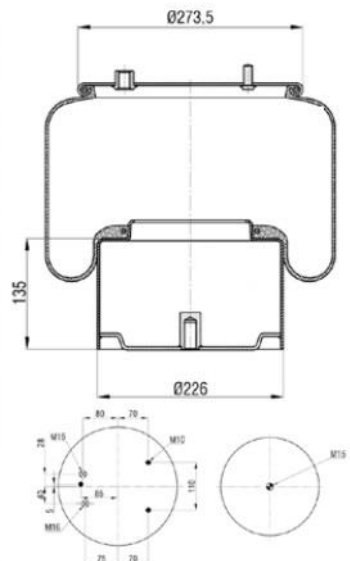

88836-2K

Order No : 4100014

OEM & Cross References No :

CONTITECH : 836M2K1

DUNLOP FR : D13B31

FIRESTONE : 1T17AR-4.5

FIRESTONE : W01M588721

GOODYEAR : 1R12-711

PHOENIX : 1DF25-13

DAF : 388167