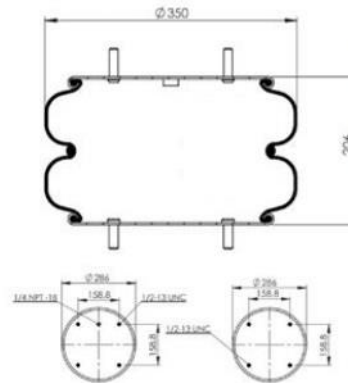

2CA-355-3K

Order No : 5100163

OEM & Cross References No :

- **CONTITECH** : FD 530-22 311
- **FIRESTONE** : W01 358 7135
- **GRANNING** : 15647
- **SAF HOLLAND** : 90557001