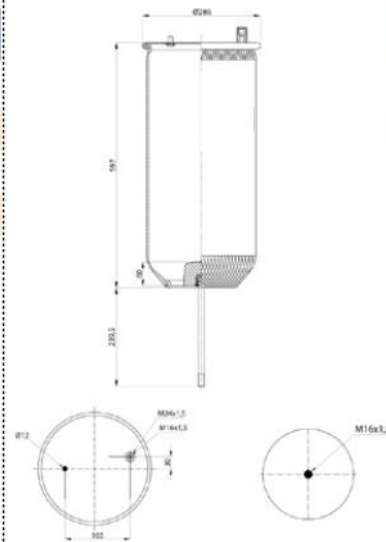

884912-10P

Order No : 3100148

OEM & Cross References No :

CONTITECH : 4912NP10**SA

Bolt/ Slud

Combo Slud

Air inlet

Threaded Hole