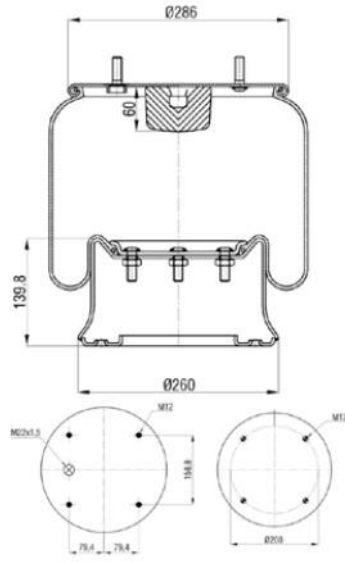

88810-K

Order No : 4100093

OEM & Cross References No :

CF GOMMA : 1T19E-187413-1

CONTITECH : 810MB

DUNLOP FR : D13B01

DUNLOP FR : D13B20

DUNLOP UK : PNP311780000

FIRESTONE : W01M586345

ACERBI : 21215632

BERTOJA : 45402002

GRANNING : 15635