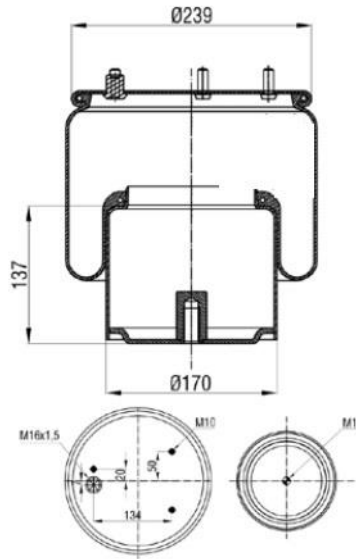

88887-7K

Order No : 4100438

OEM & Cross References No :

- **CONTITECH** : 887 M K3
- **FIRESTONE** : W01-M58-8682
- **DAF** : 1 266 382
- **DAF** : 1 697 682