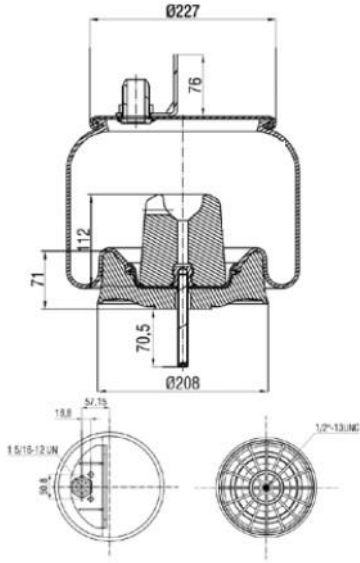

779625-KPP

Order No : 4100455

OEM & Cross References No :

FIRESTONE : 1T15LA-0

FIRESTONE : W01 358 9625

GOODYEAR : 1R11-222

KENWORTH : K-303-25

KENWORTH : K-303-23

TRIANGLE : 8538