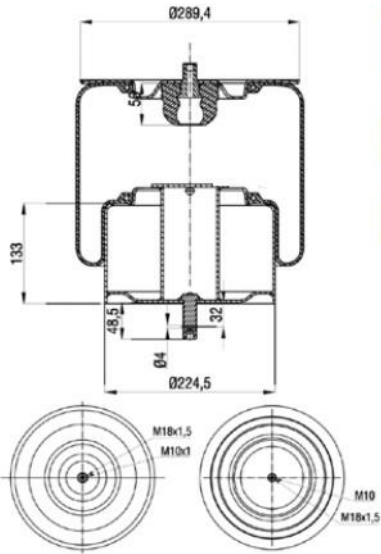

88661-K

Order No : 4100214

OEM & Cross References No :

CONTITECH : 661 N P01

AYATS : 31001569

IRIS BUS : 5010073846