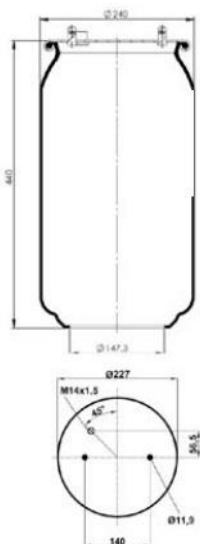

8840304-P

Order No : 3100089

OEM & Cross References No :

AIRTECH : 330304P 122672