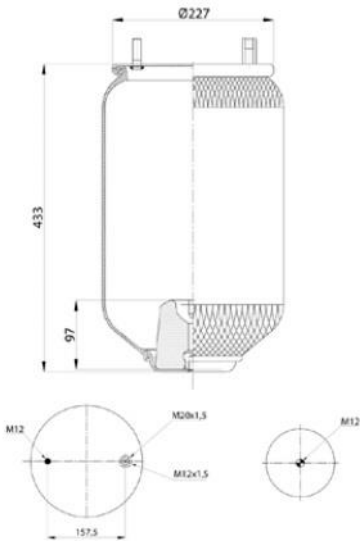

884156-5P

Order No : 3100031

OEM & Cross References No :

- **CF GOMMA** : 1T323-33 96873
- **CONTITECH** : 4156NP05