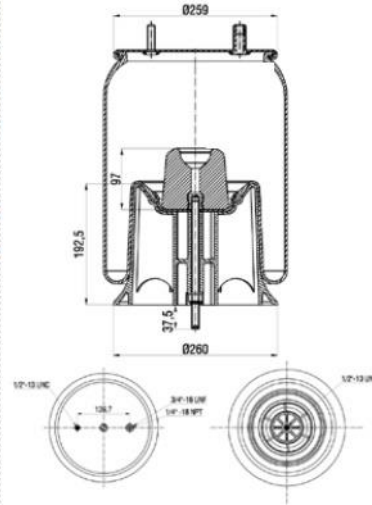

778749-KPP

Order No : 4100355

OEM & Cross References No :

CONTITECH : 10 10-21 P 486

FIRESTONE : 1T17B-11 W01 358
8749

GOODYEAR : 1R13-153

NEWAY : 90557168

TRIANGLE : 8486 6394