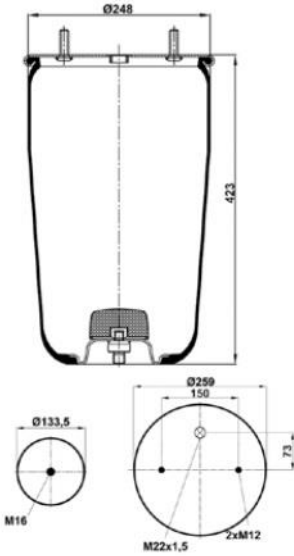

884961-2P

Order No : 3100048

OEM & Cross References No :

CONTITECH : 4961NP02

GOODYEAR : 1R11-800

SPRINGRIDE : D11U43

BPW : 05.429.42.04.0

BPW : BPW30K