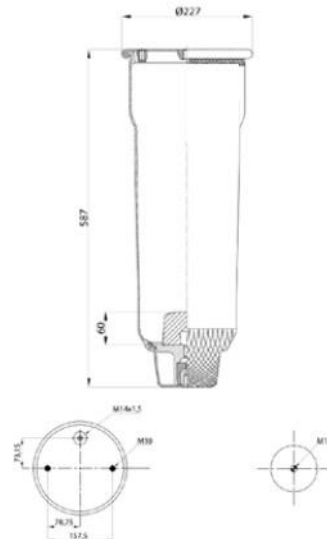

887315-P

Order No : 3100084

OEM & Cross References No :

FIRESTONE : W01M587315**SA

FIRESTONE : 1T15S-11