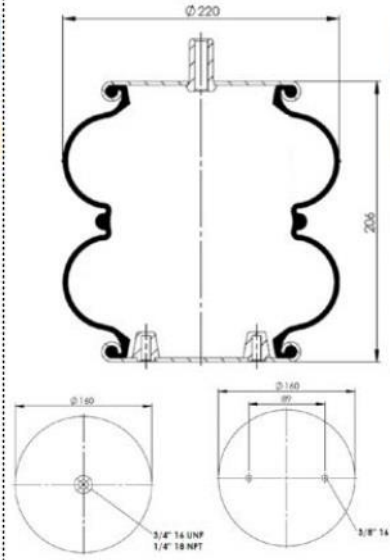

2CA-220-23K

Order No : 5100052

OEM & Cross References No :

CONTITECH : FD 200-23A 709

FIRESTONE : W01-358-7897