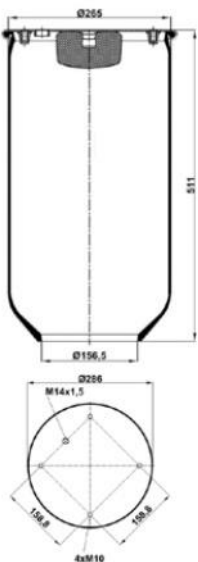

884813-7P

Order No : 3100039

OEM & Cross References No :

CONTITECH : 4813NP07**SA