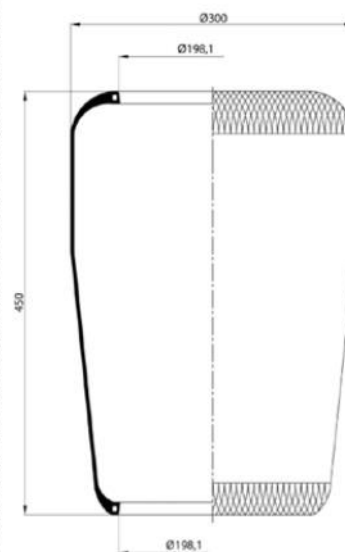

88727

Order No : 2100012

OEM & Cross References No :

CF GOMMA : 1SC360-34 92575

CONTITECH : 727N

DUNLOP FR : D13S04

DUNLOP UK : PNP306420100

FIRESTONE : W010950191

FIRESTONE : 1R2D460360

DAF : 638148

GIGANT : 196043

GIGANT : 166226

MAN : 81436010079

Bolt/ Slud

Combo Slud

Air inlet

Threaded Hole