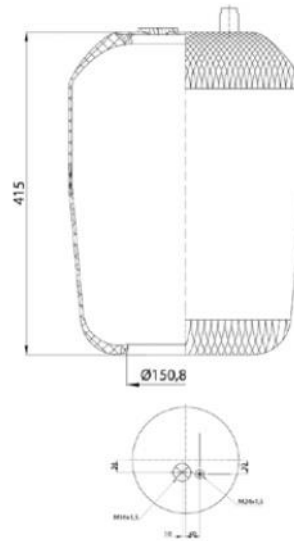

884962-2P

Order No : 3100083

OEM & Cross References No :

CONTITECH : 4962NP02

BPW : BPW30

BPW : 05.429.42.03.0