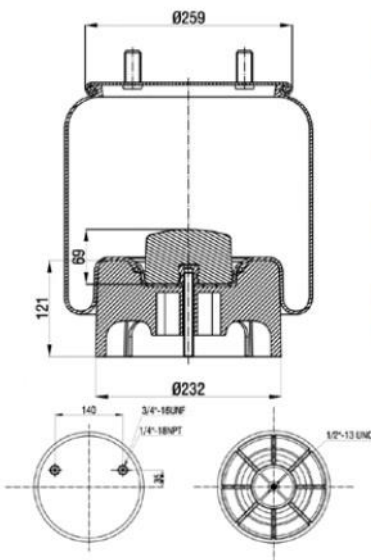

778709-KPP

Order No : 4100301

OEM & Cross References No :

- **CONTITECH** : 1010.5-15P460
- **FIRESTONE** : W01 358 8709
- **GOODYEAR** : 1R13-159
- **HENDRICKSON** : S20900
- **HENDRICKSON** : S21800