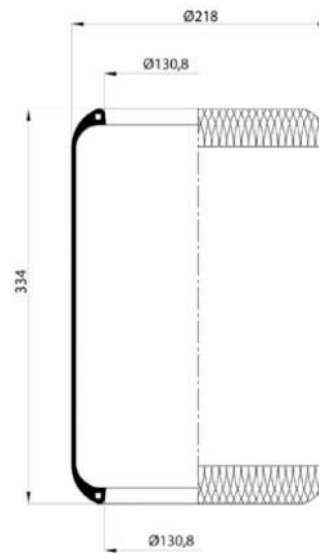

888520

Order No : 2100052

OEM & Cross References No :

CF GOMMA : 1S285-20V 96534

IVECO : 4843220