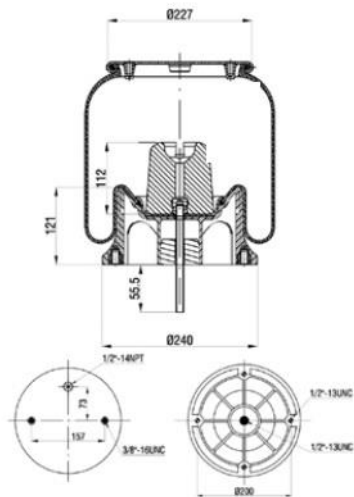

779069-KPP

Order No : 4100305

OEM & Cross References No :

FIRESTONE : W013589069

GOODYEAR : 1R12-069

TAURUS : KR504-9069

DAYTON : 352-9069