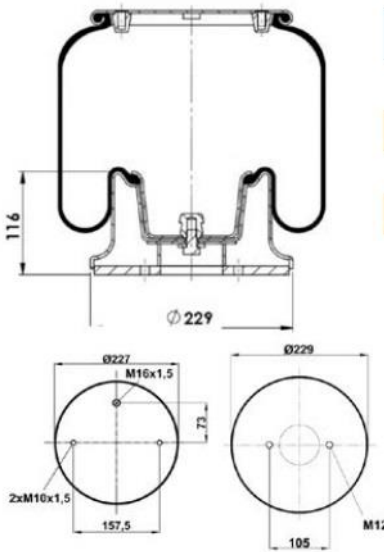

886251-K

Order No : 4100115

OEM & Cross References No :

FIRESTONE : 1T15AA-3

FIRESTONE : W01M586251

GRANNING : 15619

SCANIA : 1865759