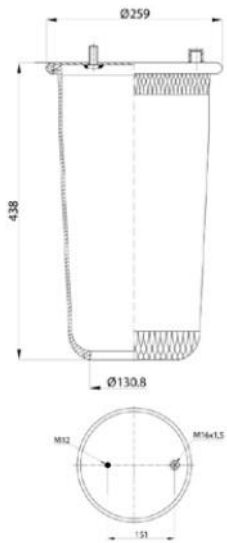

884882-P

Order No : 3100060

OEM & Cross References No :

CONTITECH : 4882N1P01

GOODYEAR : 1R10-702

MAN : 81436010151