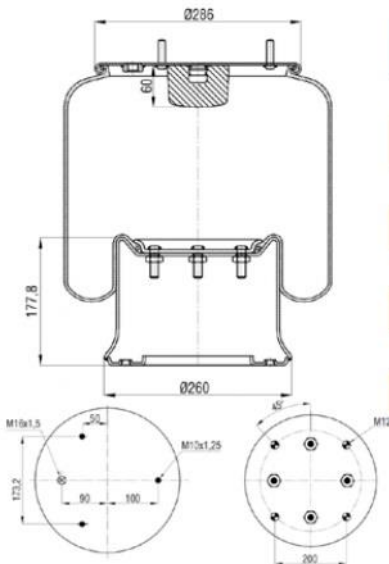

88811-16K

Order No : 4100008

OEM & Cross References No :

CONTITECH : 811M16K1

DUNLOP FR : D13B36

FIRESTONE : W01M586334

FIRESTONE : 1T19L-11

GOODYEAR : 1R14-719

PHOENIX : 1D28B-7

DAF : 0 526 823