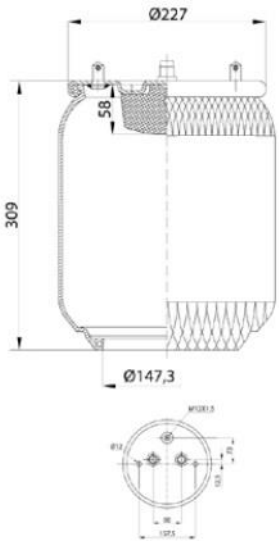

886198-P

Order No : 3100176

OEM & Cross References No :

SCANIA : 1386198**SA

SCANIA : 1362143**SA