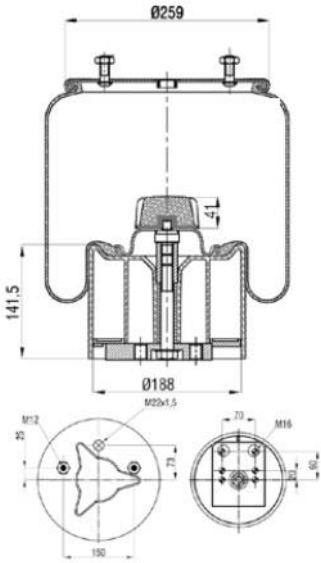

88940-KPP

Order No : 4100023

OEM & Cross References No :

CONTITECH : 940MB**CPL

DUNLOP FR : D11B36

FIRESTONE : 1T17D-4.3

FIRESTONE : W01M588609**CPL

FIRESTONE : W01 M58 8585

GOODYEAR : 1R11-752

BPW : 542943650

BPW : 05.429.43.21.0

BPW : BPW30K