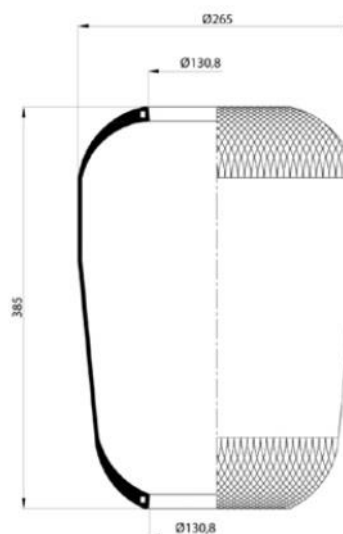

88768

Order No : 2100018

OEM & Cross References No :

CONTITECH : 768N

FIRESTONE : W010950213

FIRESTONE : 1R2A380330

PHOENIX : 1 E 27

TAURUS : B125

IRIS : 5000954175

RENAULT V.I : 5000954175

VOLVO : 1612455

Bolt/ Slud

Combo Slud

Air inlet

Threaded Hole