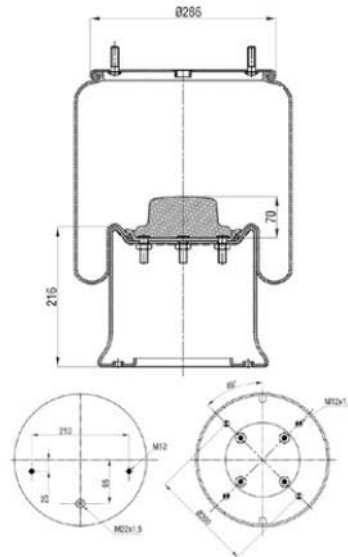

88912-1K

Order No : 4100075

OEM & Cross References No :

- **CONTITECH** : 912NP01
- **FIRESTONE** : W01M588502
- **FIRESTONE** : 1T19L-14
- **SAF** : 3.229.0030.00
- **SAF** : 3228103000