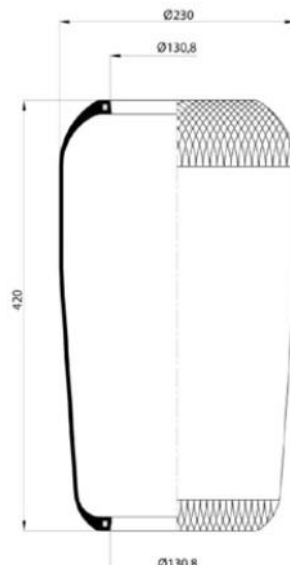

881886

Order No : 2100060

OEM & Cross References No :

CONTITECH : 1886N

MAN : 81436010161

Bolt/ Slud

Combo Slud

Air inlet

Threaded Hole