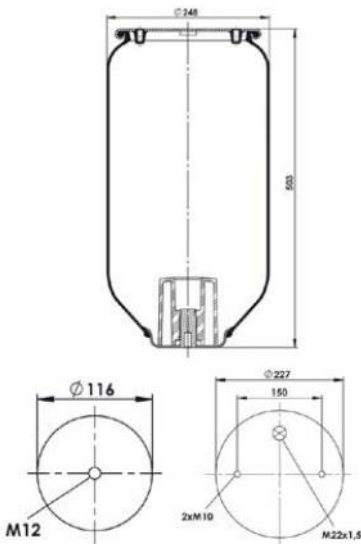

888185-P

Order No : 3100057

OEM & Cross References No :

FIRESTONE : 1T15MPW-9

FIRESTONE : W01 M5 88185**SA

GOODYEAR : 1R12-748

PHOENIX : 1DK20B-1NP