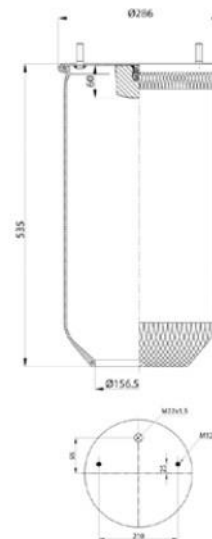

OEM & Cross References No :

CONTITECH : 4028NP02**SA

WEWELER : US04028

Bolt/ Slud

Combo Slud

Air inlet

Threaded Hole

884022-6P