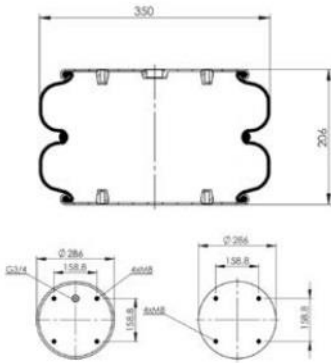

Bolt/ Slud

Combo Slud

Air inlet

Threaded Hole

2CA-355-1K

Order No : 5100161

OEM & Cross References No :

- PHOENIX** : SP 2B34R
- GIGANT** : 196071