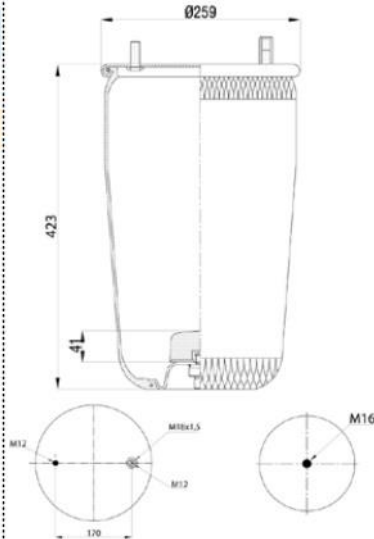

884940-2P

Order No : 3100045

OEM & Cross References No :

CONTITECH : 4940NP02

BPW : 05.429.41.56.0

BPW : BPW30K