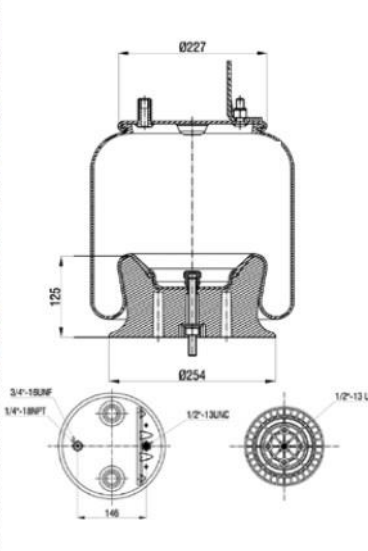

779648-KPP

Order No : 4100330

OEM & Cross References No :

CONTITECH : 910-18.5P456

FIRESTONE : W013589648

GOODYEAR : 1R12-538

NAVISTAR : 2027911C1

NAVISTAR : 2027911C2