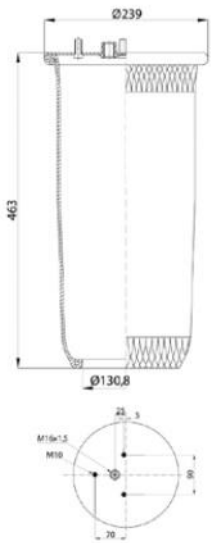

888679-P

Order No : 3100078

OEM & Cross References No :

CONTITECH : 889M

FIRESTONE : W01M588679**SA

FIRESTONE : 1T15LLR-5

DAF : 1276846