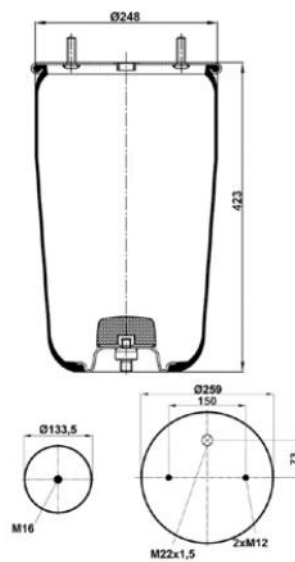

BPW : BPW30K

Bolt/ Slud

Combo Slud

Air inlet

Threaded Hole

886318-P

Order No : 3100166

OEM & Cross References No :