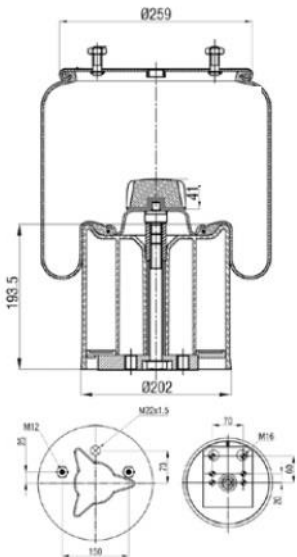

88941-KPP

Order No : 4100025

OEM & Cross References No :

CF GOMMA : 1TC300-36

CONTITECH : 941MB**CPL

DUNLOP FR : D11B30**CPL

FIRESTONE : W01 M58 8668

FIRESTONE : 1T17D-8.3

FIRESTONE : W01M588619**CPL

BPW : 05.429.43.20.0

BPW : BPW30