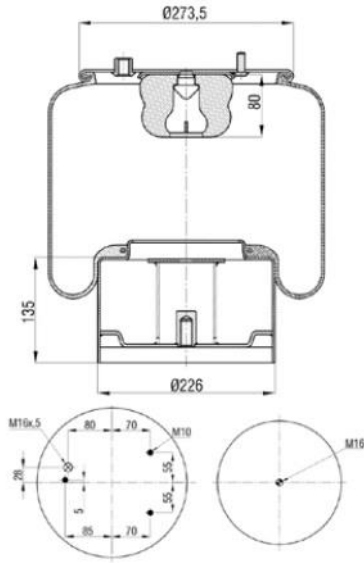

88836-4K

Order No : 4100015

OEM & Cross References No :

CONTITECH : 836MBK4

FIRESTONE : W01M588705

FIRESTONE : 1T17AR.4.5

PHOENIX : 1 DF 25-14

VIBRACOUSTIC : V1DF25-14

DAF : 377498