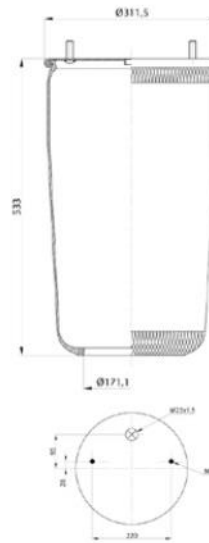

88725-P

Order No : 3100001

OEM & Cross References No :

CF GOMMA : 1TCS360-45

CONTITECH : 725NP01

GOODYEAR : 1R14-704

TAURUS : UR836-11

GIGANT : 246149