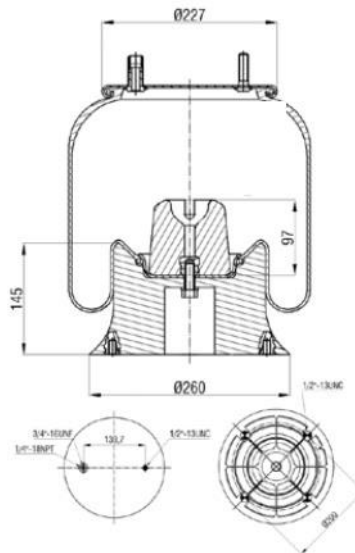

779082-KPP

Order No : 4100343

OEM & Cross References No :

CONTITECH : 4156NP14

FIRESTONE : 1T15M-6

FIRESTONE : W013589082

GOODYEAR : 1R12-092

BELLE TRAILERS : BT0319

HENDRICKSON : B-2066

NEWAY : 90557006

NEWAY : 90557031