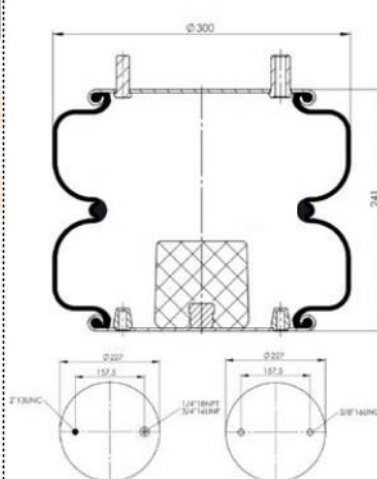

Bolt/ Slud

Combo Slud

Air inlet

Threaded Hole

2CA-355-1K

Order No : 5100161

OEM & Cross References No :

- PHOENIX** : SP 2B34R
- GIGANT** : 196071