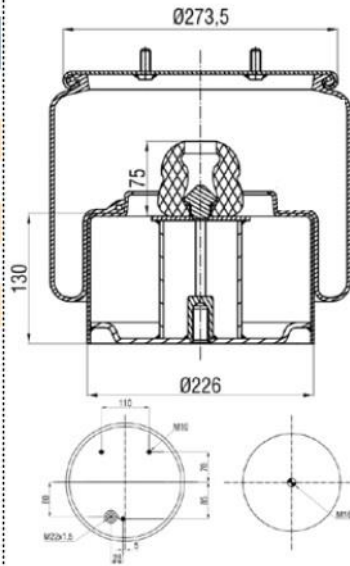

88836-5K

Order No : 4100018

OEM & Cross References No :

CONTITECH : 836NP05

VDL BUS : 1153933