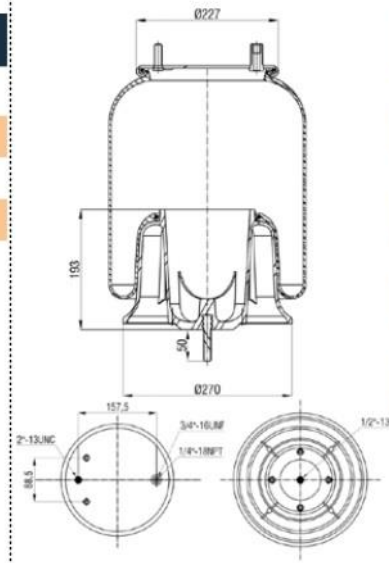

779781-KAL

Order No : 4100381

OEM & Cross References No :

CONTITECH : 910S16A382

FIRESTONE : 1T15ZR-6

FIRESTONE : W01 358 9781

GOODYEAR : 1R12-603

FREIGHTLINER : A1614004000

FREIGHTLINER : 1613840000

FREIGHTLINER : 6813200017

FREIGHTLINER : 1616773000