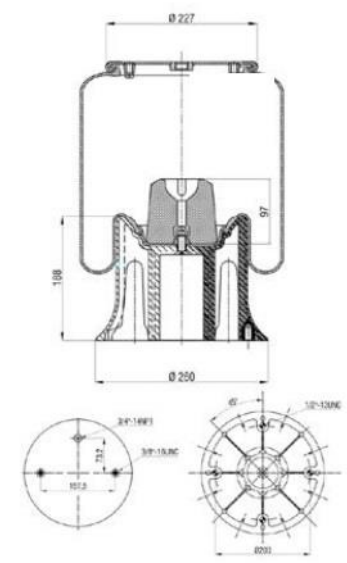

779104-KPP

Order No : 4100348

OEM & Cross References No :

FIRESTONE : W013589104/1T
15M-9

Bolt/ Slud

Combo Slud

Air inlet

Threaded Hole