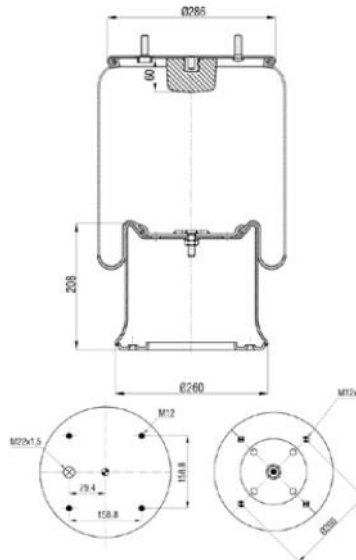

88912-K

Order No : 4100020

OEM & Cross References No :

- **CF GOMMA** : 1T19E-4
- **FIRESTONE** : 1T19L-14
- **FIRESTONE** : W01M587385
- **FIRESTONE** : W01M588766
- **HENDRICKSON** : Y507782
- **R.O.R/ MERITOR** : 21222673
- **SAF** : 3.229.0013.00
- **SAF** : 3.229.0005.01
- **SAF** : 3.229.0006.01