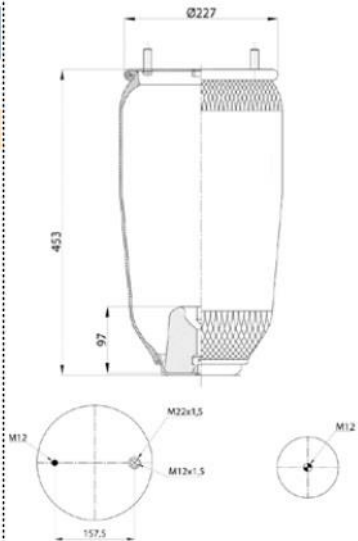

884157-2P

Order No : 3100134

OEM & Cross References No :

- **CONTITECH** : 4157NP10**SA
- **FIRESTONE** : W01M586315**SA
- **PHOENIX** : 1DK23K-54
- **PHOENIX** : 1DK20A-51
- **TAURUS** : KR915-51
- **ACERBI** : 441901
- **FRUEHAUF** : UJB0975
- **SMB** : M060924
- **SMB** : M060924