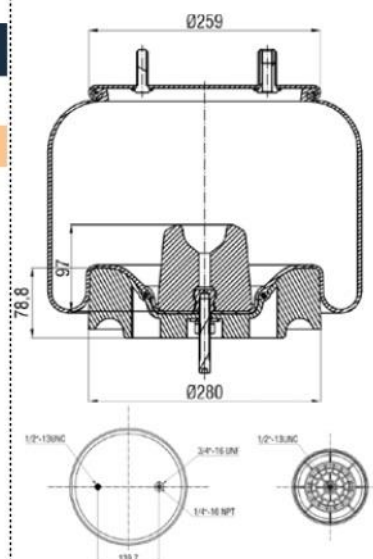

778729-KPP

Order No : 4100427

OEM & Cross References No :

FIRESTONE : W01 358 8729

MERITOR : 202796

Bolt/ Slud

Combo Slud

Air inlet

Threaded Hole