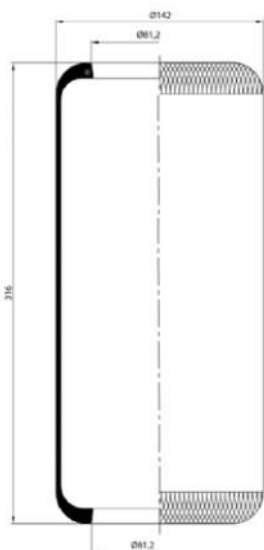

88975

Order No : 2100044

OEM & Cross References No :

- **CONTITECH** : 975N
- **FIRESTONE** : 1R1T320195
- **FIRESTONE** : W010950437
- **PHOENIX** : 1E10
- **EVO (MB)** : A6993280101
- **ZF** : 501312548