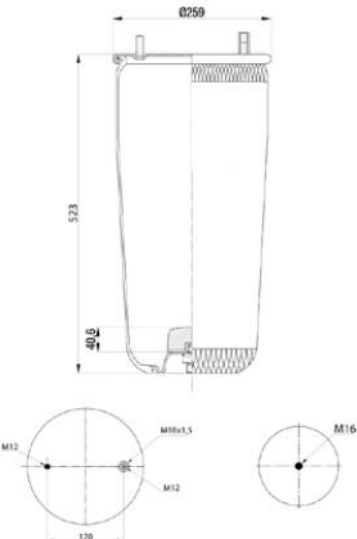

884941-2P

Order No : 3100046

OEM & Cross References No :

CONTITECH : 4941NP02

BPW : BPW30

BPW : 05.429.41.25.0