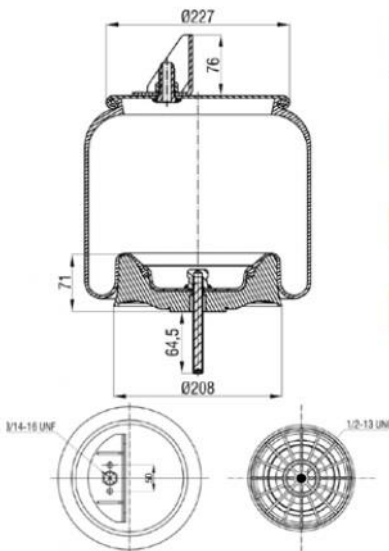

779617-KPP

Order No : 4100509

OEM & Cross References No :

- **CONTITECH** : 99-9P 860
- **FIRESTONE** : W01-358-9617
- **GOODYEAR** : 1R11-219
- **KENWORTH** : K-303-18
- **TRIANGLE** : 8514