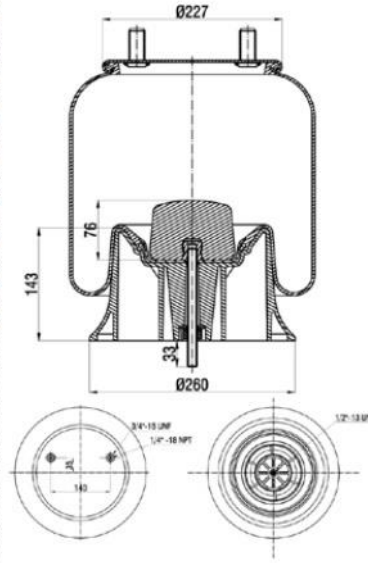

779626-KPP

Order No : 4100377

OEM & Cross References No :

FIRESTONE : W01 358 9626

HENDRICKSON TRAILER : S23720

HENDRICKSON TRAILER : AA230L