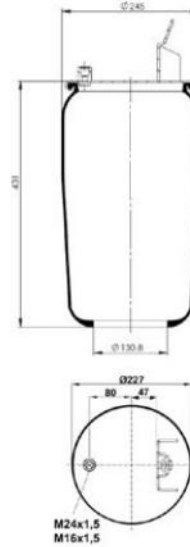

887803-P

Order No : 3100056

OEM & Cross References No :

CONTITECH : 6605 N P01**SA