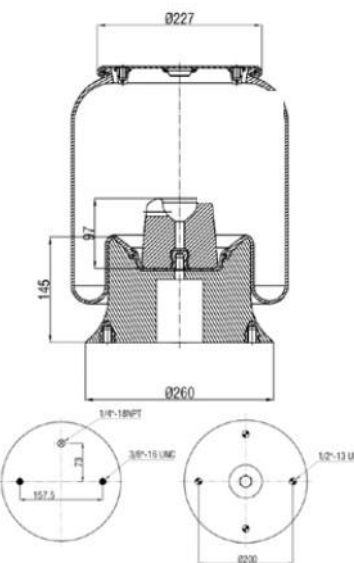

779096-KPP

Order No : 4100345

OEM & Cross References No :

FIRESTONE : W01 358 9096

FRUEHAUF : UCE1304