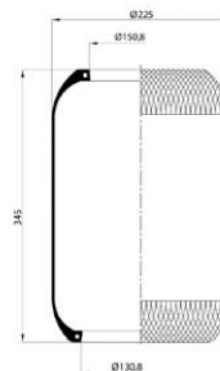

88415-25

Order No : 2100046

OEM & Cross References No :

CONTITECH : RZ415-25

CONTITECH : 1S280-25 203000

DUNLOP FR : D12S08

FIRESTONE : W010950381

FIRESTONE : 1R5P345290

GOODYEAR : 9004

VOLVO : 3027271

Bolt/ Slud

Combo Slud

Air inlet

Threaded Hole