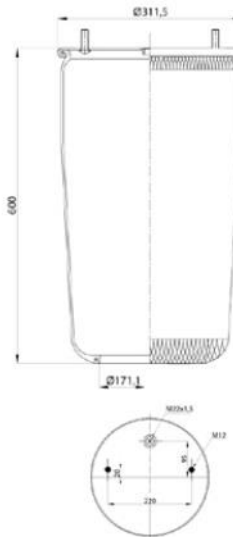

88726-P

Order No : 3100131

OEM & Cross References No :

CONTITECH : 726 N P01

GIGANT : 246192