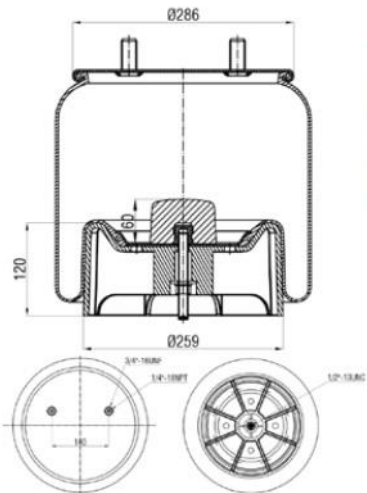

778774-KPP

Order No : 4100337

OEM & Cross References No :

CONTITECH : 1110.5F-17P745

FIRESTONE : W013588774

GOODYEAR : 1R14-172

HENDRICKSON : S25873