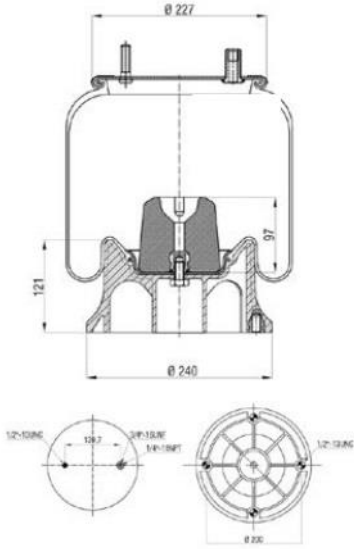

779010-KPP

Order No : 4100341

OEM & Cross References No :

CONTITECH : 910-14P345

FIRESTONE : W013589010

GOODYEAR : 1R12-352

HENDRICKSON : S-11566

HENDRICKSON : S-2827

HENDRICKSON : B2827

REYCO : 12928-01

RIDEWELL : 1003589010C