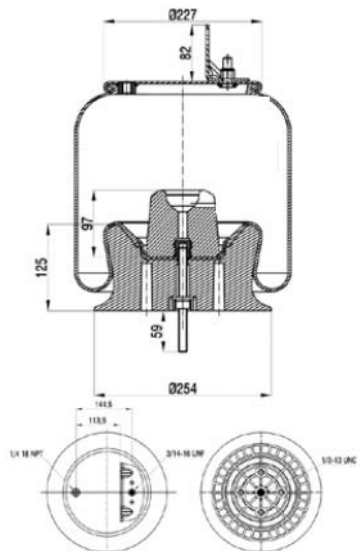

779647-KPP

Order No : 4100456

OEM & Cross References No :

FIRESTONE : 1T15MT-8

FIRESTONE : W01 358 9647

HENDRICKSON : 649172

HENDRICKSON TRUCK : 58786-2

MACK : 57QL417M