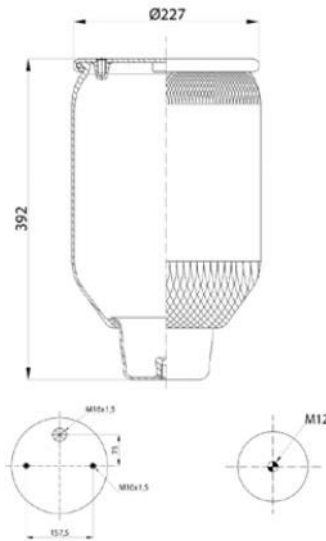

886251-P

Order No : 3100098

OEM & Cross References No :

FIRESTONE : W01M586251**SA

FIRESTONE : 1T15AA-3