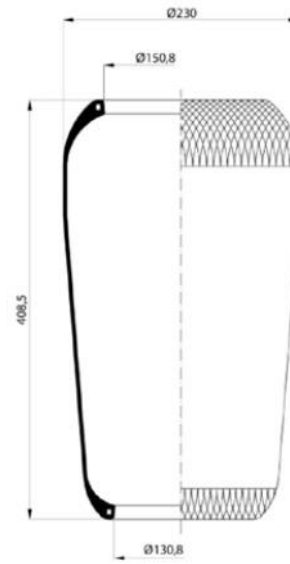

881782

Order No : 2100068

OEM & Cross References No :

CONTITECH : 1782N1

IRIS BUS : 5001857612

IRIS BUS : 5010531180

IVECO : 5001531180

IVECO : 5001857612