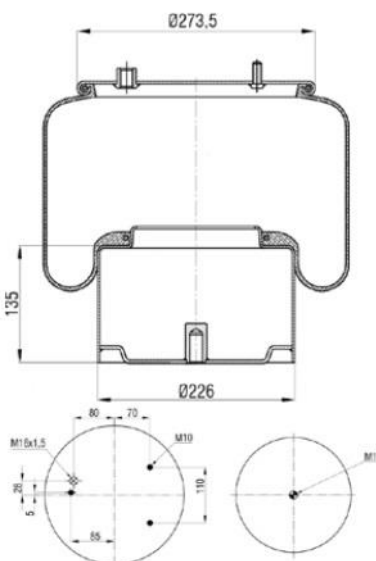

88836-1K

Order No : 4100013

OEM & Cross References No :

CONTITECH : 836MK1

CONTITECH : 1T17AR-4.5

DUNLOP FR : D13B32

FIRESTONE : W01 M58 8722

GOODYEAR : 1R12-712

PHOENIX : 1 DF 25-11

DAF : 1697678

DAF : 388165