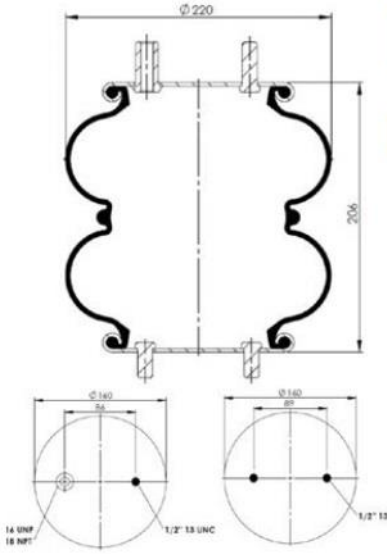

2CA-220-25K

Order No : 5100088

OEM & Cross References No :

FIRESTONE : W01 358 6392

MERITOR : 2258-G-1489