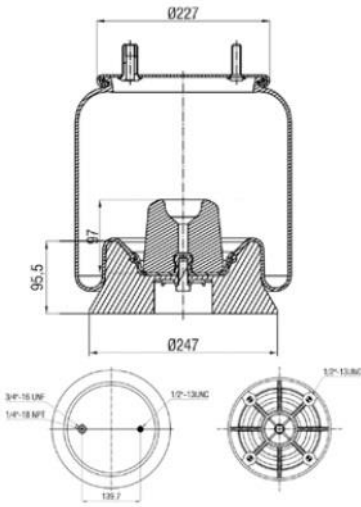

779105-KPP

Order No : 4100432

OEM & Cross References No :

FIRESTONE : W01 358 9105

GOODYEAR : 1R12-132**CPL

GRANNING : 5065

HENDRICKSON : S-1245

RIDEWELL : 1003589105C

WATSON & CHALIN : AS-0015