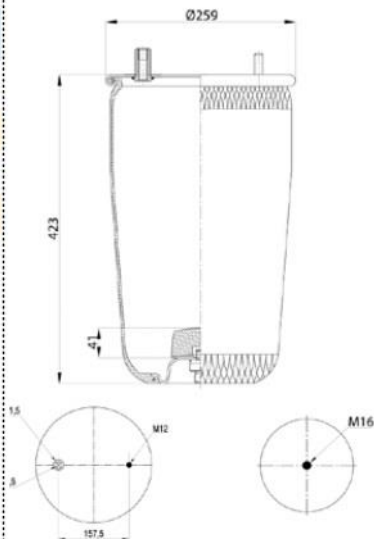

884960-2P

Order No : 3100047

OEM & Cross References No :

CONTITECH : 4960NP02

GOODYEAR : 1R11-801

SPRINGRIDE : D11U44

BPW : 05.429.41.77.0

BPW : BPW30K