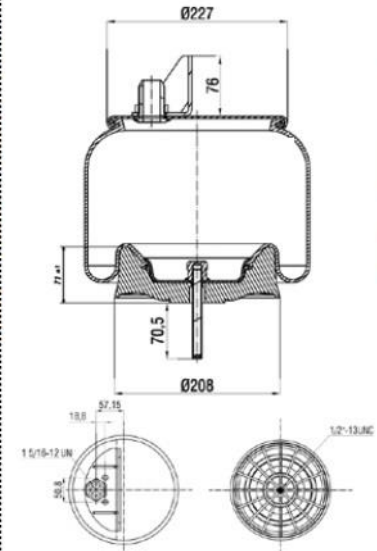

779622-KPP

Order No : 4100357

OEM & Cross References No :

- **FIRESTONE** : 1T15LA-(-) W01 358 9622
- **GOODYEAR** : 1R11-221
- **KASSBOHRER** : K-303-22