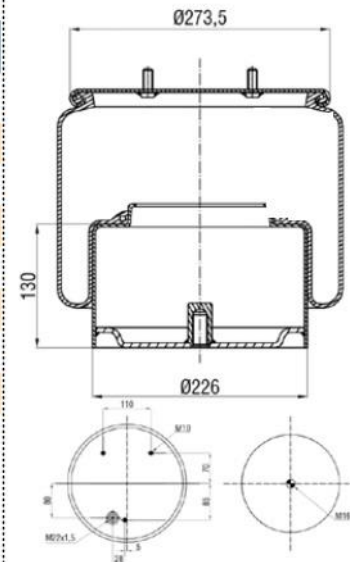

88836-8K

Order No : 4100125

OEM & Cross References No :

CONTITECH : 836NP06

VDL BUS : 1153934