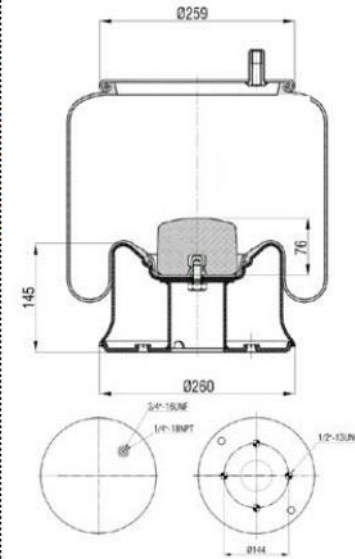

779580-K

Order No : 4100350

OEM & Cross References No :

- **CONTITECH** : 1010-21P434
- **FIRESTONE** : W013589580
- **GOODYEAR** : 1R13-118
- **GOODYEAR** : 1R13-144
- **HENDRICKSON** : C20127
- **TRIANGLE** : 8434