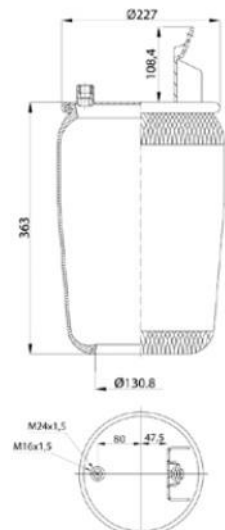

887804-P

Order No : 3100075

OEM & Cross References No :

CONTITECH : 6606 N P01**SA