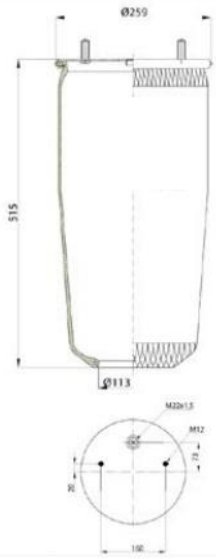

Threaded Hole

SERVICE AIR SPRINGS

88724-P

Order No : 3100091

OEM & Cross References No :

CONTITECH : 724NP01

GOODYEAR : 1R11-711

GIGANT : 246169