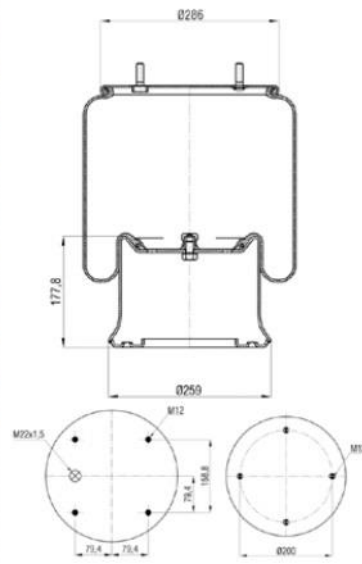

BATTAGLINO : 22111400

Bolt/ Slud

Combo Slud

Air inlet

Threaded Hole

88811-K

Order No : 4100001

OEM & Cross References No :