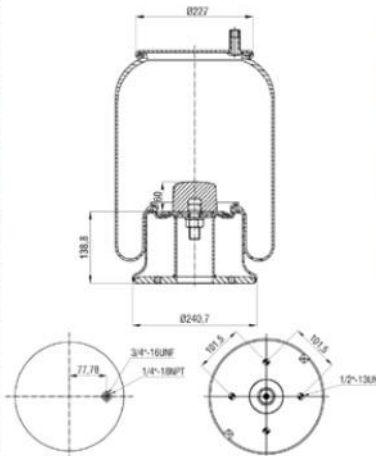

779265-K

Order No : 4100316

OEM & Cross References No :

CONTITECH : 910-19P435

FIRESTONE : W013589265

GOODYEAR : 1R12-375

HENDRICKSON : HT-250T

HENDRICKSON : HT-250U-Y

HENDRICKSON : S20124