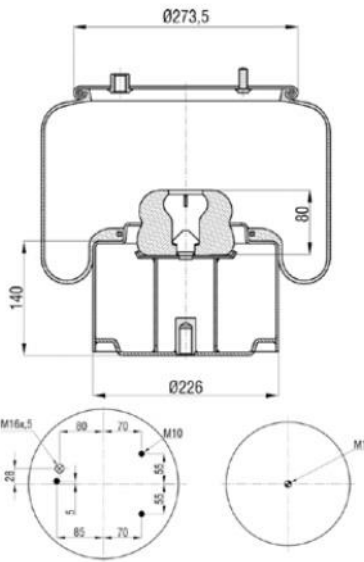

88836-6K

Order No : 4100016

OEM & Cross References No :

CONTITECH : 836MBK6

FIRESTONE : W01M588701

FIRESTONE : 1T17AR-4.5

PHOENIX : 1DF25-15

TAURUS : KR721-05

GOODYEAR : 1R12-768

DAF : 526651