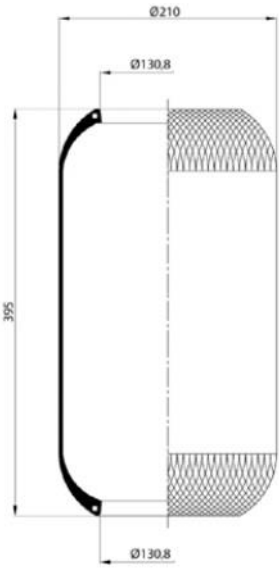

**KUTLU
TRUCK**

CATALOGUE

AIR SPRING

ROLL AIR SPRINGS

88644

Order No : 2100001

OEM & Cross References No :

CONTITECH : 644 N