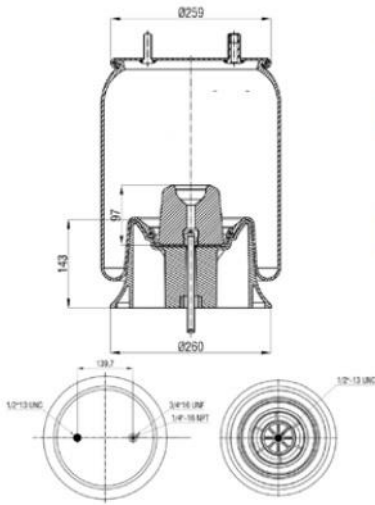

778748-KPP

Order No : 4100358

OEM & Cross References No :

CONTITECH : 10 10-21 P 570

FIRESTONE : 1T17B-11 W01 358
8748

GOODYEAR : 1R13-152

NEWAY : 90557167