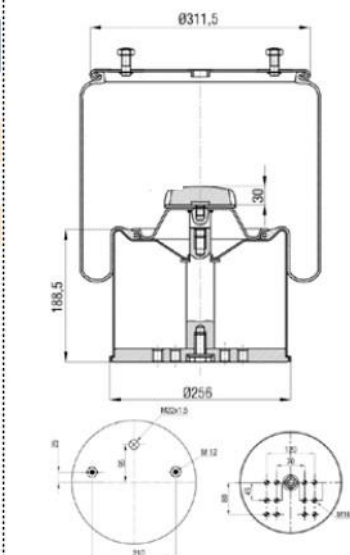

88881-K

Order No : 4100017

OEM & Cross References No :

CONTITECH : 881MB**CA

FIRESTONE : W01 M58 8966

PHOENIX : 1DK 32-1

BPW : 05.429.40.14.1

BPW : BPW36

Bolt/ Slud

Combo Slud

Air inlet

Threaded Hole