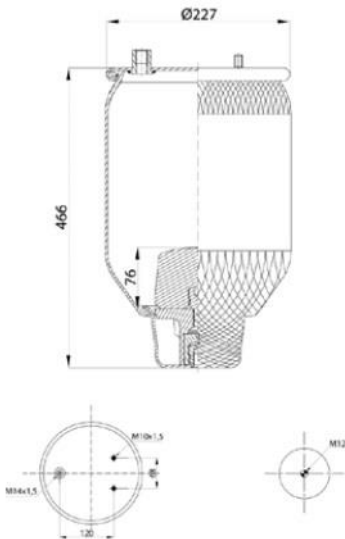

887313-P

Order No : 3100081

OEM & Cross References No :

FIRESTONE : W01 M58 7313**SA

FIRESTONE : 1T15AA-6