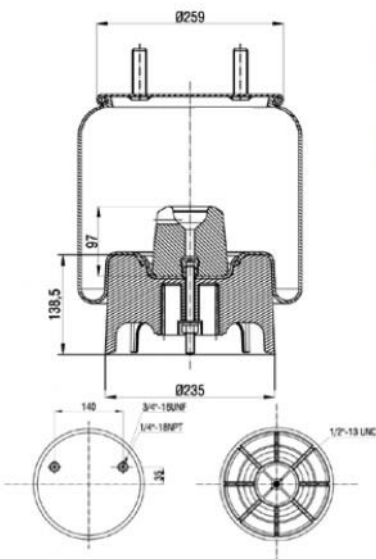

778713-KPP

Order No : 4100335

OEM & Cross References No :

FIRESTONE : W013588713

HENDRICKSON : S22948