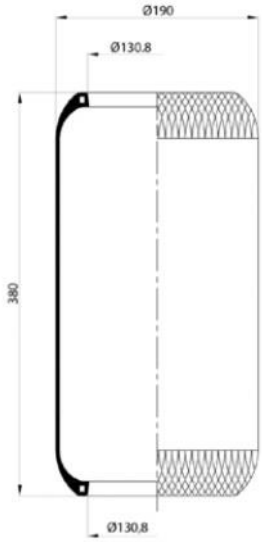

VOLVO : 1612455

Bolt/ Slud

Combo Slud

Air inlet

Threaded Hole

88769

Order No : 2100019

OEM & Cross References No :