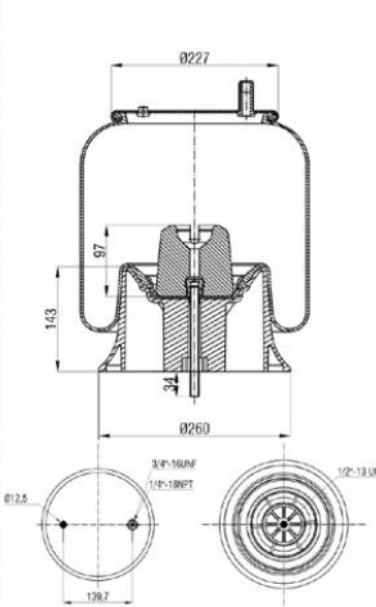

779935-KPP

Order No : 4100331

OEM & Cross References No :

FIRESTONE : W013589935

NEWAY : 90557157

Bolt/ Slud

Combo Slud

Air inlet

Threaded Hole