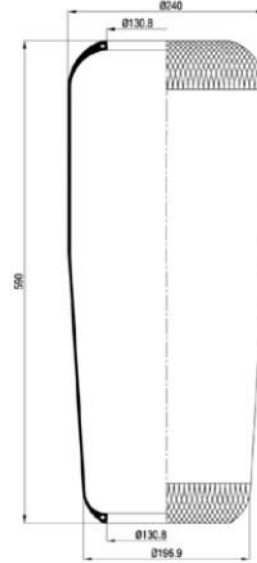

88873

Order No : 2100025

OEM & Cross References No :

CONTITECH : 873N

MERCEDES : A6743280101