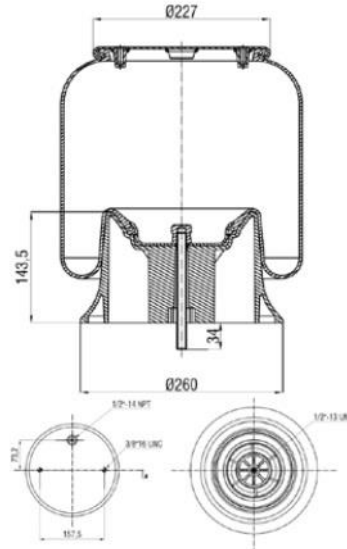

779026-KPP

Order No : 4100369

OEM & Cross References No :

FIRESTONE : W01-358-9026

GOODYEAR : 1R12-567

PETERBILT : 03-06213

PETERBILT : 03-07111

TRIANGLE : 8393