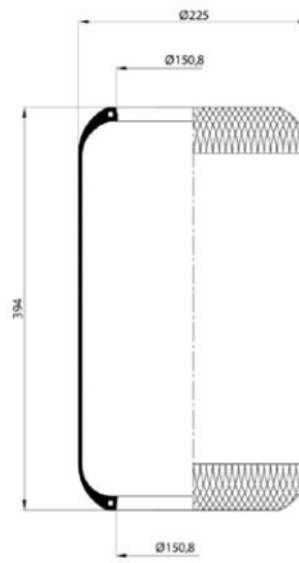

88450-25

Order No : 2100048

OEM & Cross References No :

CF GOMMA : 1S300-27 203386

CONTITECH : RZ450-25

GOODYEAR : 9050

PHOENIX : 1.00E+23

TAURUS : BL128

DAIMLER CHRYSLER : A3563270001

IVECO : 93197594

MERCEDES : 3563270001