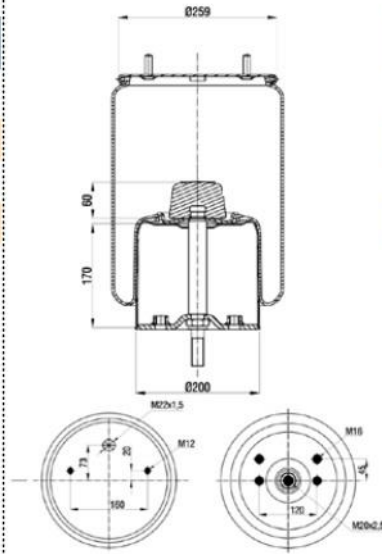

88724-K

Order No : 4100130

OEM & Cross References No :

CONTITECH : 724NP02

GIGANT : 166225

GIGANT : 166292