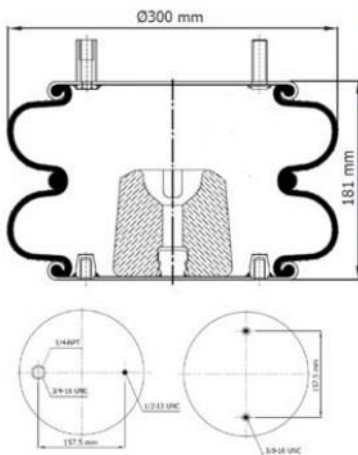

2CA-301-10K

Order No : 5100035

OEM & Cross References No :

FIRESTONE : W013587410

FREIGHT-LINER : 16-11378 000

HENDRICKSON TRAILER : S-10170

TRIANGLE : 4331