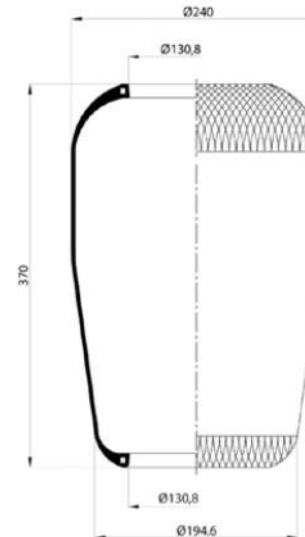

88673

Order No : 2100004

OEM & Cross References No :

CF GOMMA : 1SC285-22 88786

CONTITECH : 673N

FIRESTONE : W010950198

FIRESTONE : 1R1A370285

GOODYEAR : 9051

GOODYEAR : 566-03-9051

BERTOJA : 45402001

DAF : 627584

VOLOV : 1611776

VOLVO : 6135049