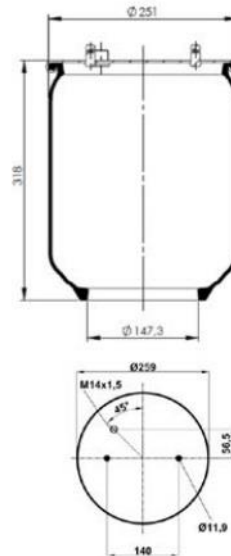

8840301-P

Order No : 3100086

OEM & Cross References No :

FIRESTONE : 1T15VR-3

FIRESTONE : W01-S15-8192**SA