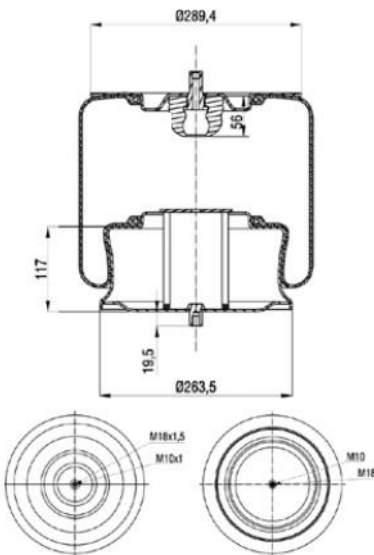

88876-K

Order No : 4100413

OEM & Cross References No :

RENAULT V.I : 5000640399

RENAULT V.I : 5000738516

RENAULT V.I : 5010073847