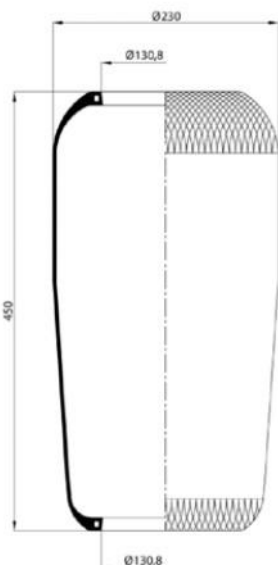

881885

Order No : 2100042

OEM & Cross References No :

CF GOMMA : 1885N1

CF GOMMA : 1SC270-28 97043

DUNLOP FR : D12S07

FIRESTONE : W010950429

FIRESTONE : 1R2A445280

GOODYEAR : 9003

IVECO : 98478799

MAN : 81436010150

MAN : 81436010109

MAN : 81436010123