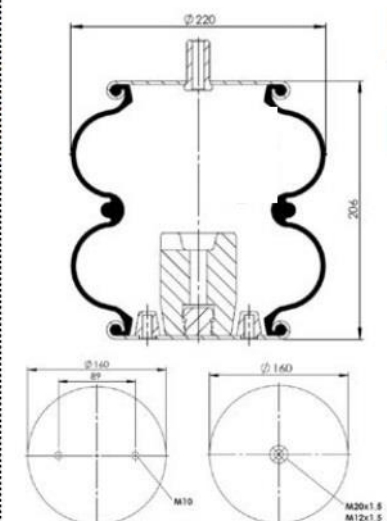

2CA-220-21K

Order No : 5100045

OEM & Cross References No :

PHOENIX : 2B12R-12

HENDRICKSON : HS507907/P

Bolt/ Slud

Combo Slud

Air inlet

Threaded Hole