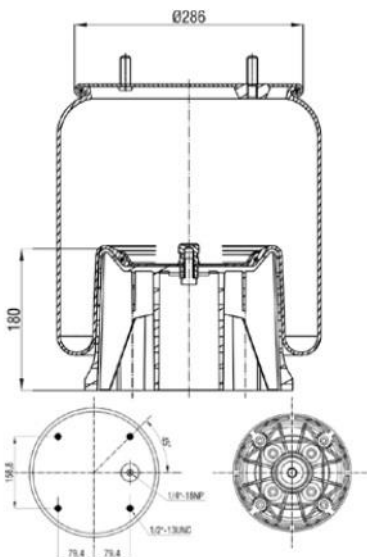

779158-KPP

Order No : 4100312

OEM & Cross References No :

CONTITECH : 4811NP04

FIRESTONE : W013589158

GOODYEAR : 1R14-030

GOODYEAR : 1R14-054

GOODYEAR : 1R14-031

HENDRICKSON : B-12514-004

HENDRICKSON : S-2063

HENDRICKSON : B-12514-011

NEWAY : 905-57-069