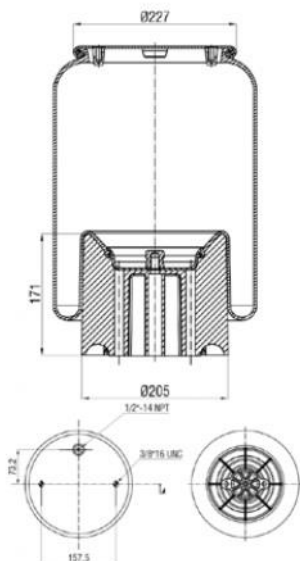

778864-KPP

Order No : 4100367

OEM & Cross References No :

FIRESTONE : W01-358-8864

PETERBILT : 03-08716