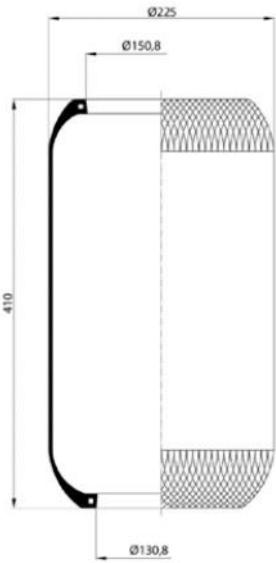

FIRESTONE : W010950381

FIRESTONE : 1R5P345290

GOODYEAR : 9004

VOLVO : 3027271

Bolt/ Slud

Combo Slud

Air inlet

Threaded Hole