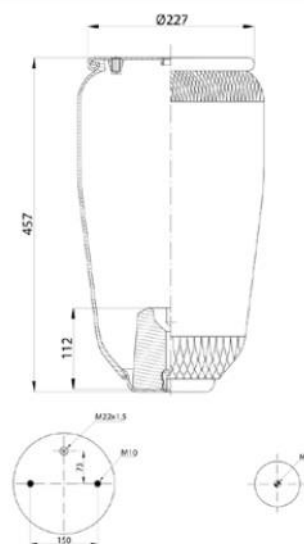

888186-P

Order No : 3100103

OEM & Cross References No :

FIRESTONE : W019688186**SA

FIRESTONE : 1T15MPW-7