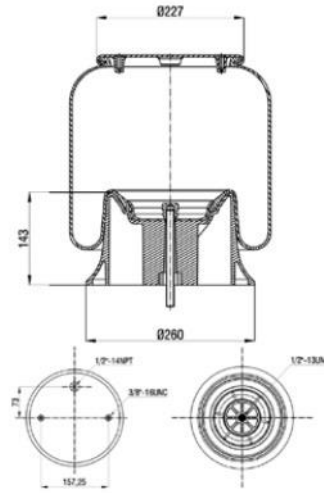

778852-KPP

Order No : 4100366

OEM & Cross References No :

CONTITECH : 91019P472

FIRESTONE : W01-358-8852

GOODYEAR : 1R12-568

PETERBILT : 03-07887