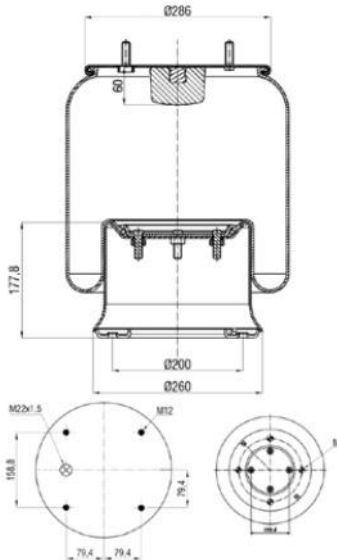

88813-K

Order No : 4100002

OEM & Cross References No :

CF GOMMA : 1T19E-2 87408

CONTITECH : 813MB

DUNLOP FR : D13B02

DUNLOP FR : D13B19

BARTOLETTI : 91619005

CARDI : 58051000

DAF : 1384274

DAF : 388491

EVO-BUS : 4731033000