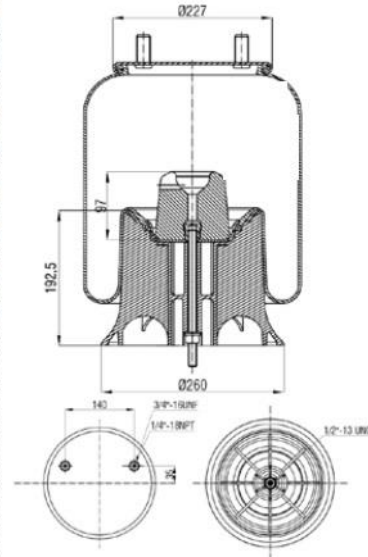

779645-KPP

Order No : 4100339

OEM & Cross References No :

CONTITECH : 910BP-22P739

FIRESTONE : W013589645

HENDRICKSON : AA250L

HENDRICKSON : S23612

TRIANGLE : 8564