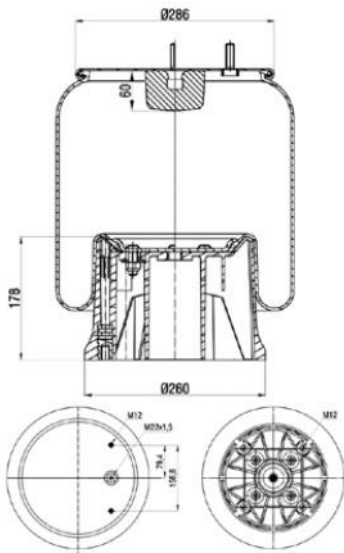

88813-8KPP

Order No : 4100138

OEM & Cross References No :

DUNLOP FR : D13B29**CPL

FIRESTONE : W01M587502**CPL

FIRESTONE : 1T19L-11

GOODYEAR : 1R14-709**CPL

PHOENIX : 1D28B-4**CPL

SPRINGRIDE : D13B29