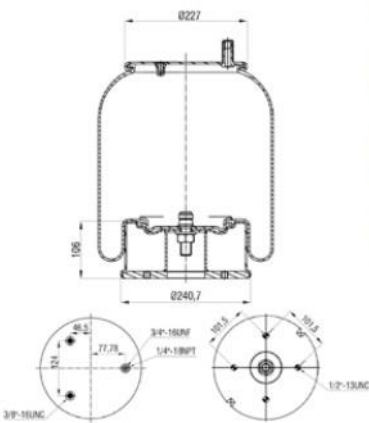

779270-K

Order No : 4100317

OEM & Cross References No :

CONTITECH : 910-13.5S433

FIRESTONE : W013589270

TAURUS : KR501-01

HENDRICKSON : S-20010

HENDRICKSON : S-25559

TRIANGLE : 8433