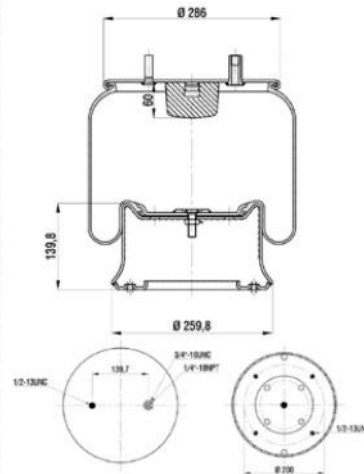

779121-K

Order No : 4100308

OEM & Cross References No :

CONTITECH : 4810N03

FIRESTONE : W013589121

GOODYEAR : 1R13-043

GOODYEAR : 1R13-049

GOODYEAR : 1R13-039

EUCLID PART : E-FS9121

NEWAY : 90557019

NEWAY : 90557052

NEWAY : AR-80(6.75)