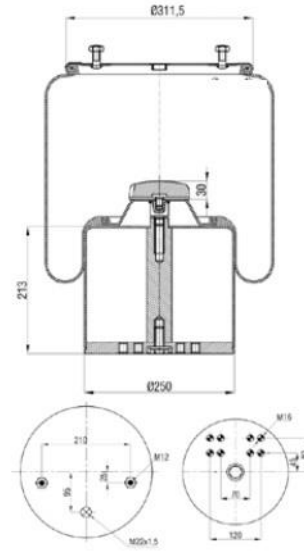

88942-K

Order No : 4100026

OEM & Cross References No :

CONTITECH : 942MB**CA

BPW : 05.429.40.51.0

BPW : 05.429.40.15.0

BPW : 05.429.43.45.0

BPW : 05.429.41.69.0

BPW : BPW36-1