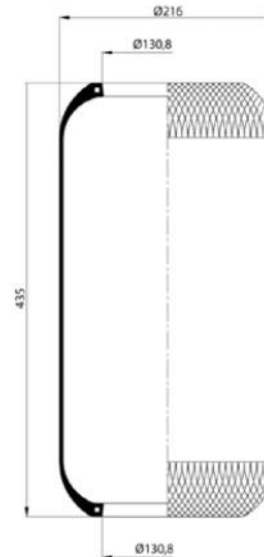

88945

Order No : 2100039

OEM & Cross References No :

- **CONTITECH** : 945N
- **DUNLOP FR** : D11S02
- **DUNLOP UK** : PNP301000101
- **FIRESTONE** : 1R1A460290
- **FIRESTONE** : W010950063
- **GOODYEAR** : 9014
- **ACERBI** : 4716989
- **IVECO** : 4716989
- **MENARRINI** : 178741
- **PEGASO** : 769388