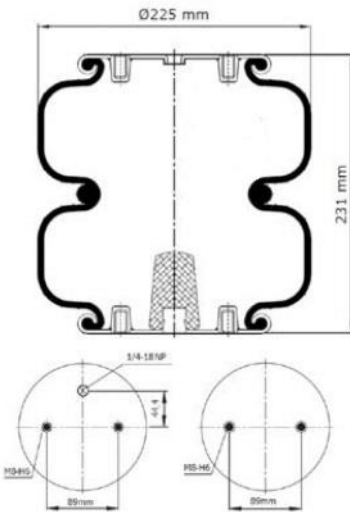

2CA-225-6K

Order No : 5100095

OEM & Cross References No :

FIRESTONE : 20 2T3 095.0256