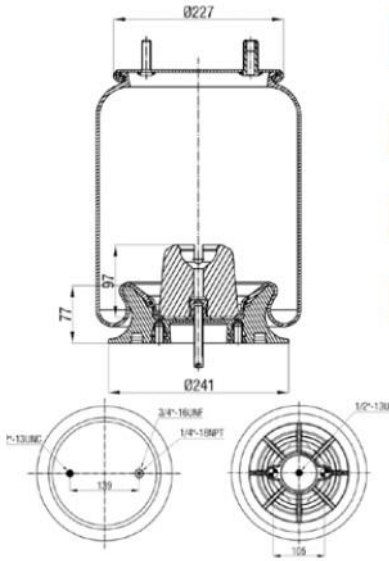

779459-KPP

Order No : 4100428

OEM & Cross References No :

- **FIRESTONE** : W01 358 9459
- **FIRESTONE** : 1T15L-2
- **GOODYEAR** : 1R11-152
- **MERITOR** : 22581451
- **RIDEWELL** : 1003589459C
- **TRIANGLE** : 6368