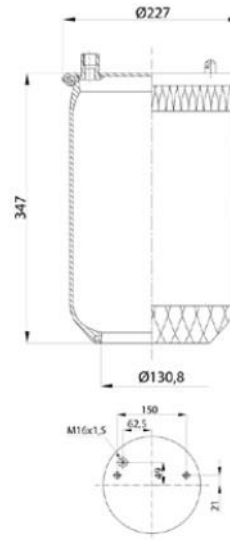

886604-P

Order No : 3100112

OEM & Cross References No :

CONTITECH : 6604 N P01**SA