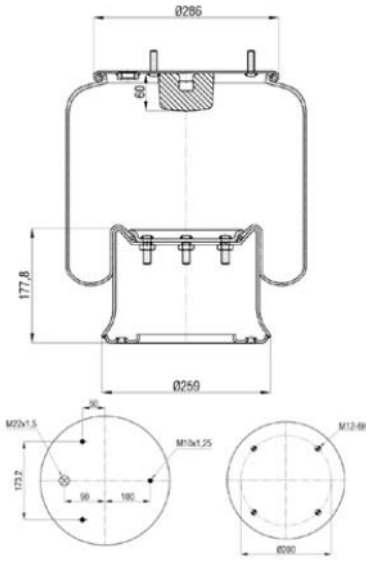

88811-K

Order No : 4100001

OEM & Cross References No :

CF GOMMA : 1T19E-2 203878

CONTITECH : 811MB

DUNLOP FR : D13B34

GOODYEAR : 1R14-718

DAF : 1384274

RENAULT V.I : 5000745918