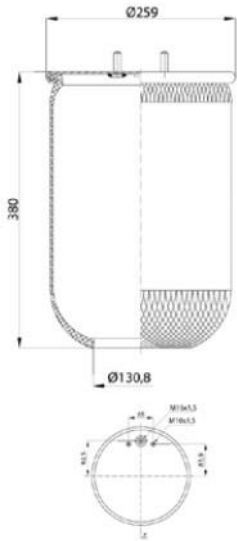

886602-P

Order No : 3100129

OEM & Cross References No :

CONTITECH : 6602 N P01**SA