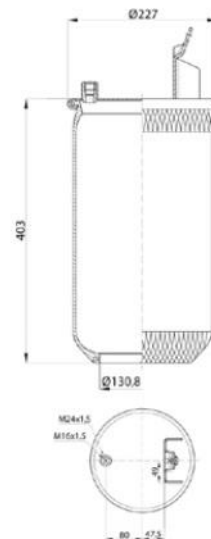

OEM & Cross References No :

CONTITECH : 6607 N P01**SA

Bolt/ Slud

Combo Slud

Air inlet

Threaded Hole

886602-P

Order No : 3100129