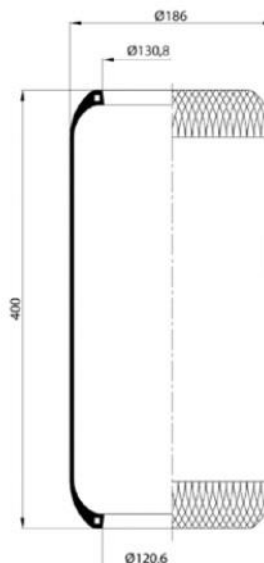

881277

Order No : 2100065

OEM & Cross References No :

- **DUNLOP UK** : A310950013
- **FIRESTONE** : 1R4U395260
- **FIRESTONE** : W010950453
- **VOLVO** : 3111277

Bolt/ Slud

Combo Slud

Air inlet

Threaded Hole