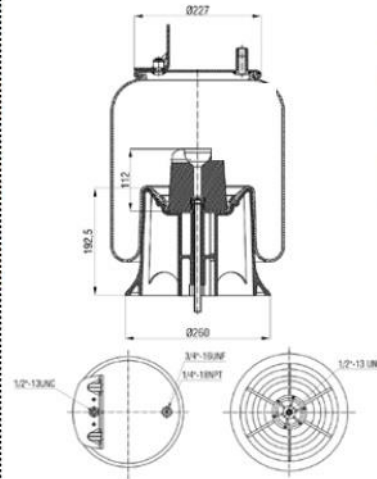

779471-KPP

Order No : 4100435

OEM & Cross References No :

- **FIRESTONE** : W01 358 9471
- **GOODYEAR** : 1R12-504
- **NEWAY** : 90557146