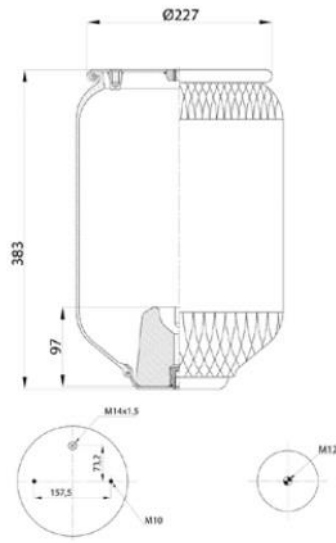

884154-6P

Order No : 3100124

OEM & Cross References No :

- **FIRESTONE** : W01M587283**SA
- **FIRESTONE** : 1T15M-4