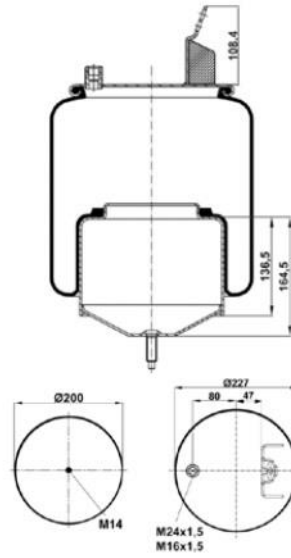

887803-K

Order No : 4100116

OEM & Cross References No :

CONTITECH : 6605 N P01

FIRESTONE : W01 M58 8472

GOODYEAR : 1R11-805

VOLVO : 21961374

VOLVO : 20531984

VOLVO : 20456150