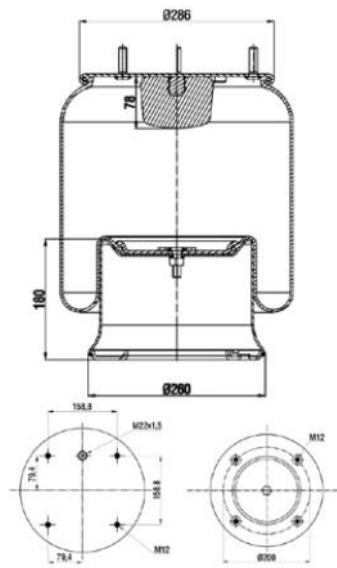

88813-10K

Order No : 4100445

OEM & Cross References No :

FIRESTONE : W0A 095 0320

GOODYEAR : 8550