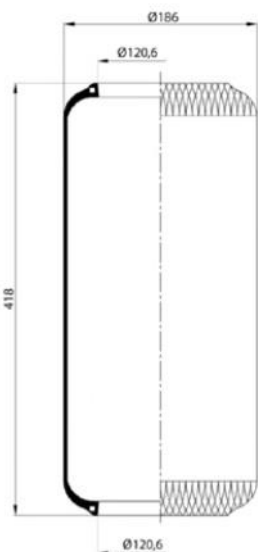

88927

Order No : 2100034

OEM & Cross References No :

- **CONTITECH** : 927N
- **DUNLOP UK** : PNP300080100
- **FIRESTONE** : 1R1J415285
- **FIRESTONE** : W010950244
- **GOODYEAR** : 8037
- **PHOENIX** : 2E18B
- **DENNIS** : 656299-2
- **DENNIS** : 611896/12
- **LEYLAND** : AAU2542
- **VOLVO** : 3116354