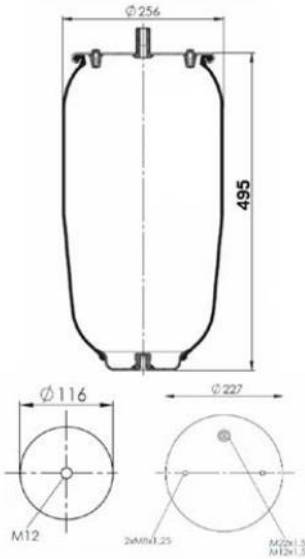

886318-P

Order No : 3100166

OEM & Cross References No :

FIRESTONE : W01 968 6318**SA