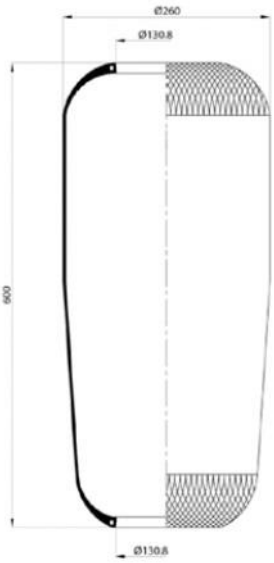

MERCEDES : A0003280101

Bolt/ Slud

Combo Slud

Air inlet

Threaded Hole

88838

Order No : 2100024

OEM & Cross References No :