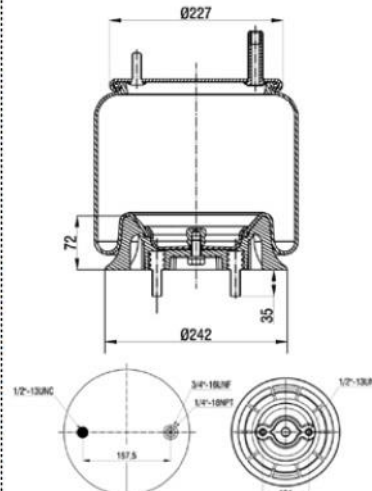

779422-KPP

Order No : 4100326

OEM & Cross References No :

- **CONTITECH** : 4151NP03
- **FIRESTONE** : W013589422
- **GOODYEAR** : 1R11-028
- **KENWORTH** : K303-14
- **KENWORTH** : K303-6
- **KENWORTH** : K303-15