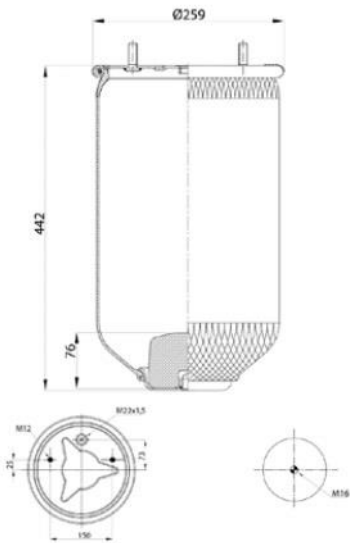

884022-6P

Order No : 3100079

OEM & Cross References No :

- **CONTITECH** : 4022 N P02
- **FIRESTONE** : 1T17BS-6
- **FIRESTONE** : W01M580756
- **GOODYEAR** : 1R11-709
- **SPRINGRIDE** : D11U40
- **TAURUS** : UR725-28T
- **SAF HOLLAND** : 4.284.3006.00