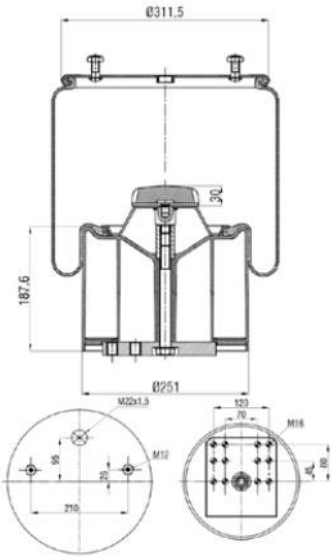

88881-KPP

Order No : 4100253

OEM & Cross References No :

- **CONTITECH** : 881MB**CPL
- **FIRESTONE** : W01 M58 8667
- **BPW** : 05.429.43.51.0
- **BPW** : 05.429.40.14.1
- **BPW** : BPW36