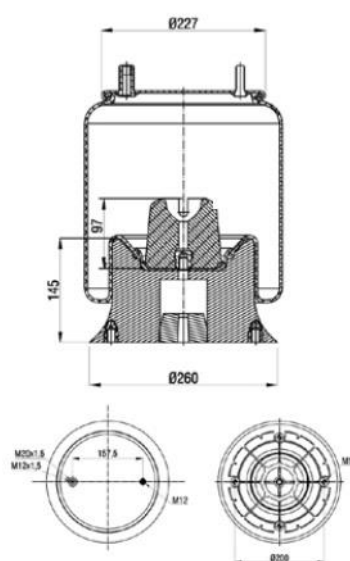

HENDRICKSON : HA100016

Bolt/ Slud

Combo Slud

Air inlet

Threaded Hole

779105-KPP

Order No : 4100432

OEM & Cross References No :