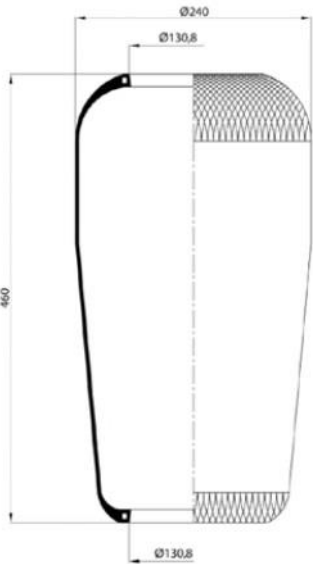

881720

Order No : 2100041

OEM & Cross References No :

CONTITECH : 1720N

MERCEDES : A6553270001